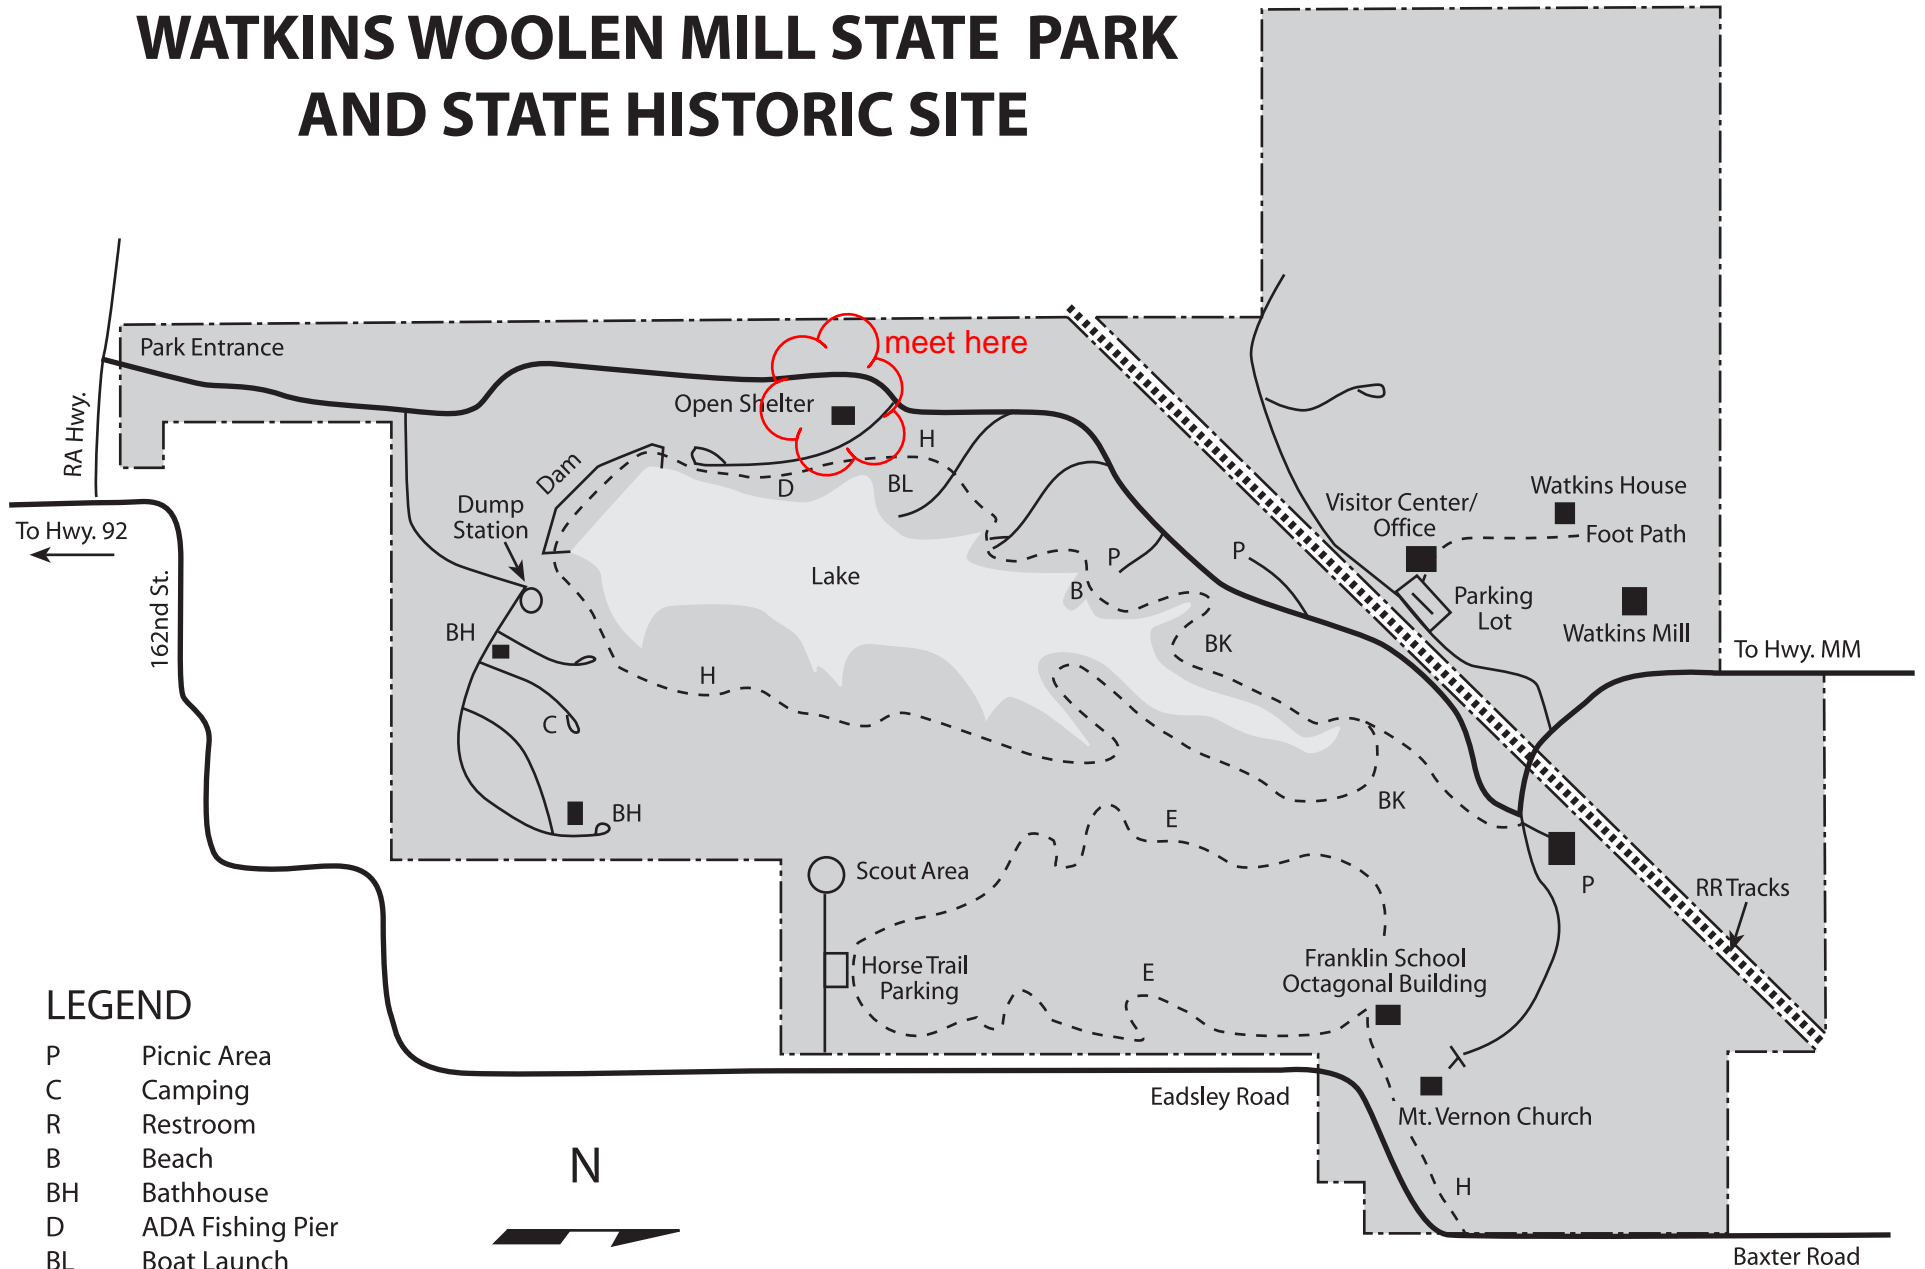

WATKINS WOOLEN MILL STATE PARK AND STATE HISTORIC SITE

LEGEND

- P Picnic Area
- C Camping
- R Restroom
- B Beach
- BH Bathhouse
- D ADA Fishing Pier
- BL Boat Launch
- BK Bicycle Trail
- H Hiking Trail
- E Equestrian Trail